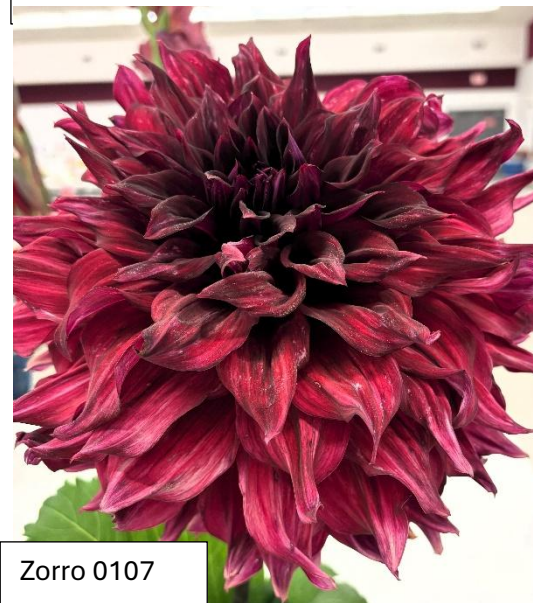

Trochu Show August 20, 2025

This is a small show in Trochu, Alberta featuring garden produce, photos, baking, flowers and other items which are usual to the old-time community garden shows.

Our club provided most of the glads and dahlias and the judges for same. The main contributors were Ron and Terri-Lyn Dodd, Shirley Cullum and Debbie Hatt. Everyone is always amazed at the beautiful display, and we keep hoping that this will encourage community members to exhibit.

Glad winners from the 2025 Trochu Show

2025-08-20 Trochu, Alberta

Class	1 or 3 spikes	Name of Glad	Name of person	Ranking
227	1 Spike	Tabasco Cat	Terri-Lynn Dodd	1st
279	1 Spike	Lightning Bug	Shirley Cullum	1st
300	1 Spike	Polar Bear	Shirley Cullum	1st & Grand Champion
324	1 Spike	Pajerak	Shirley Cullum	3rd
327	1 Spike	Starstruck	Terri-Lynn Dodd	2nd
395	1 Spike	Tantastic	Terri-Lynn Dodd	none
411	1 Spike	Amber Mystique	Terri-Lynn Dodd	1st & Reserve Champion
494	1 Spike	Cokolada	Shirley Cullum	2nd
495	1 Spike	Olympic Flame	Shirley Cullum	3rd
495	1 Spike	Indian Summer	Shirley Cullum	none
524	1 Spike	Oscar	Dan Silbernagel	2nd
554	1 Spike	Oscar	Joyce Silbernagel	1st
599	1 spike	Indene	Shirley Cullum	3rd
125	3 Spikes	Potsdam Pixie	Shirley Cullum	1st
300	3 Spikes	Polar Bear	Shirley Cullum	1st
386	3 Spikes	Purple Flora	Joyce Silbernagel	1st
524	3 Spikes	Peter Pears	Joyce Silbernagel	1st

Amber Mystic 411

Indene 599

Café Au Lait 2104

Cokolado 494

October Sky

Zorro 0107

Tabasco Cat 227